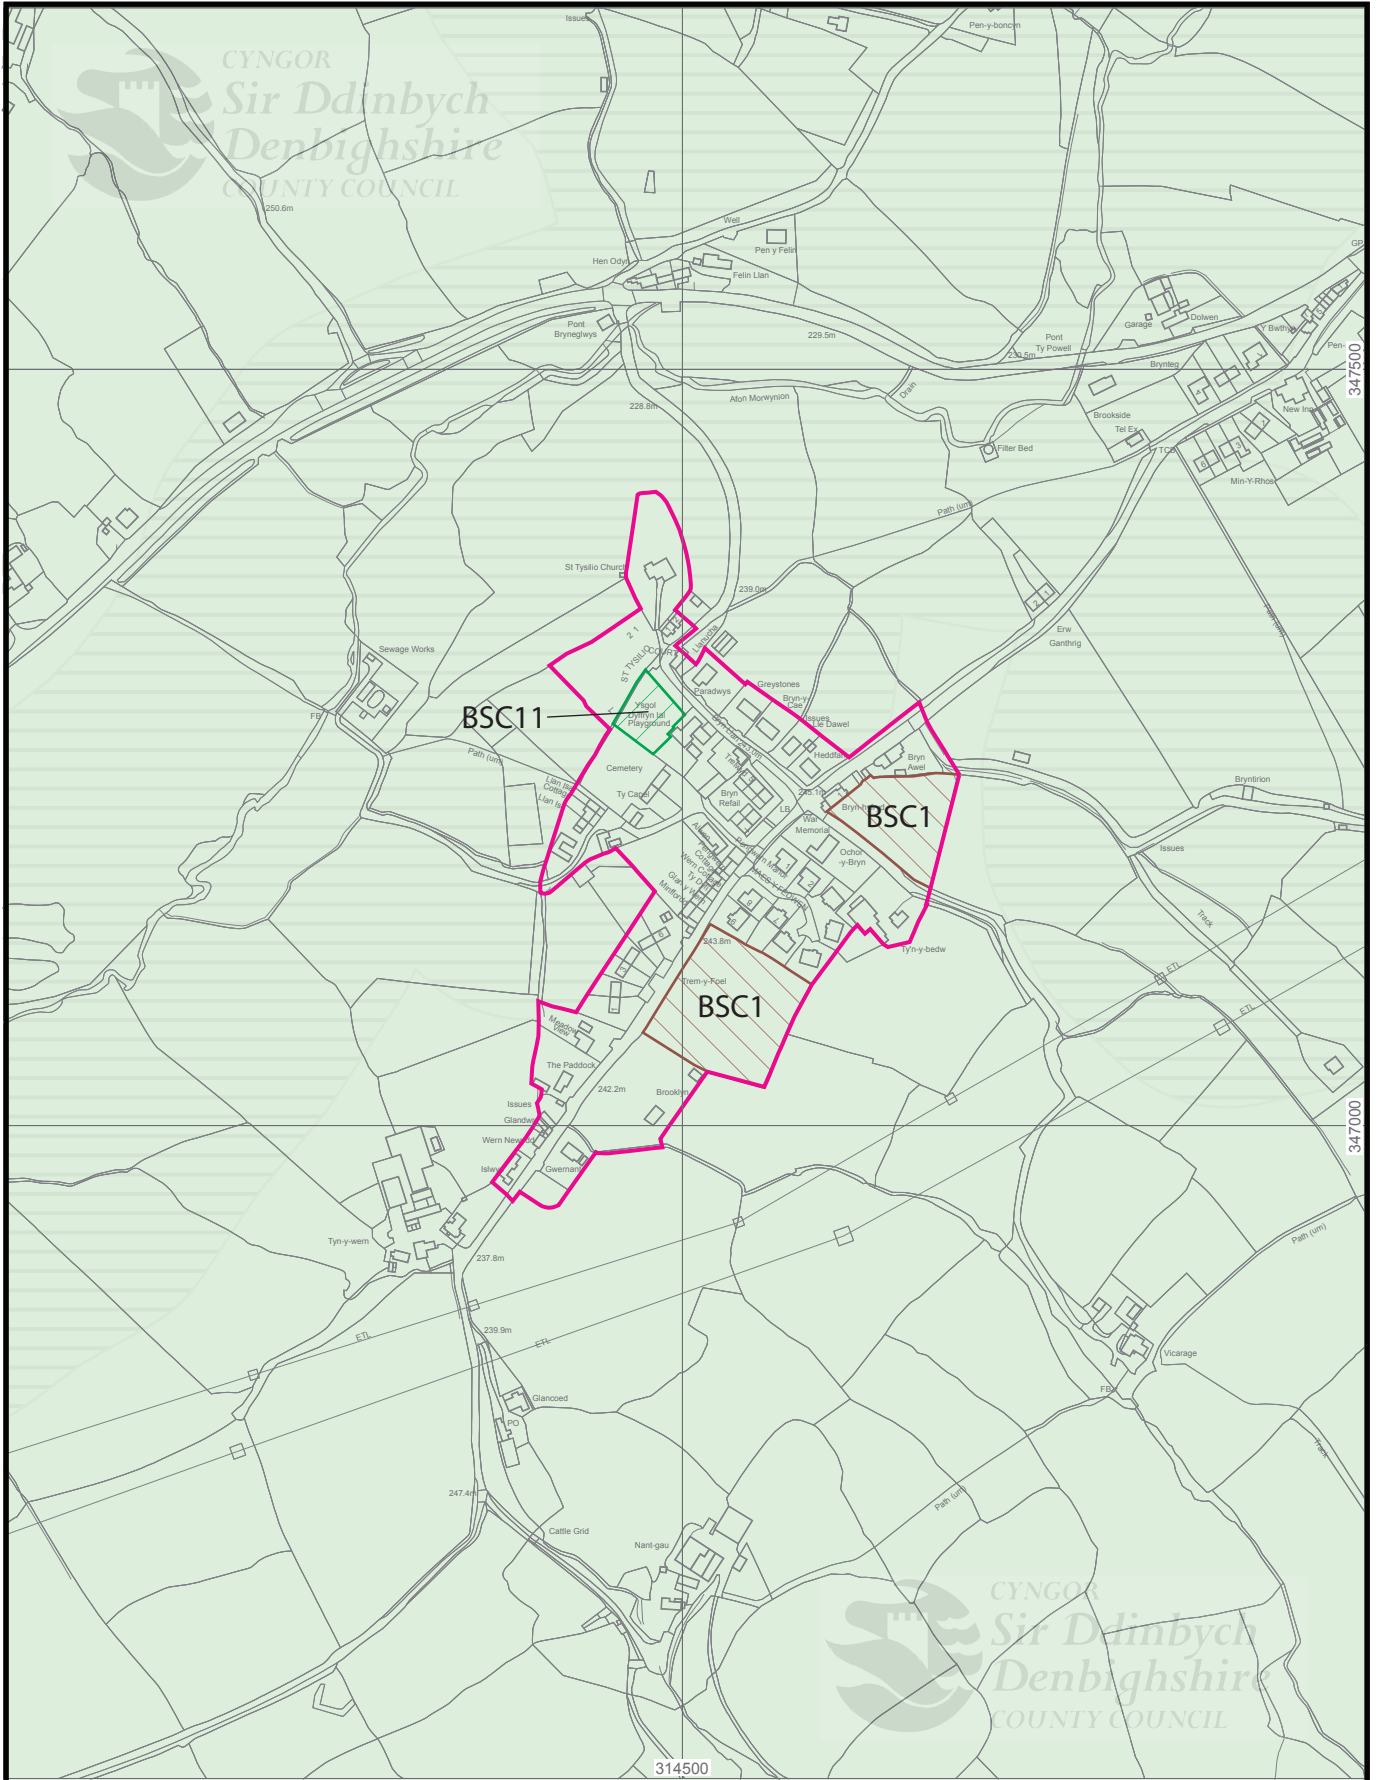

MAP 10A - PENTREF BRYNEGLWYS VILLAGE

Graddfa/Scale 1:5000

© Hawlfraint y Goron a hawliau cronfa ddata 2012 Arolwg Ordnans 100023408.

© Crown copyright and database rights 2012 Ordnance Survey 100023408.