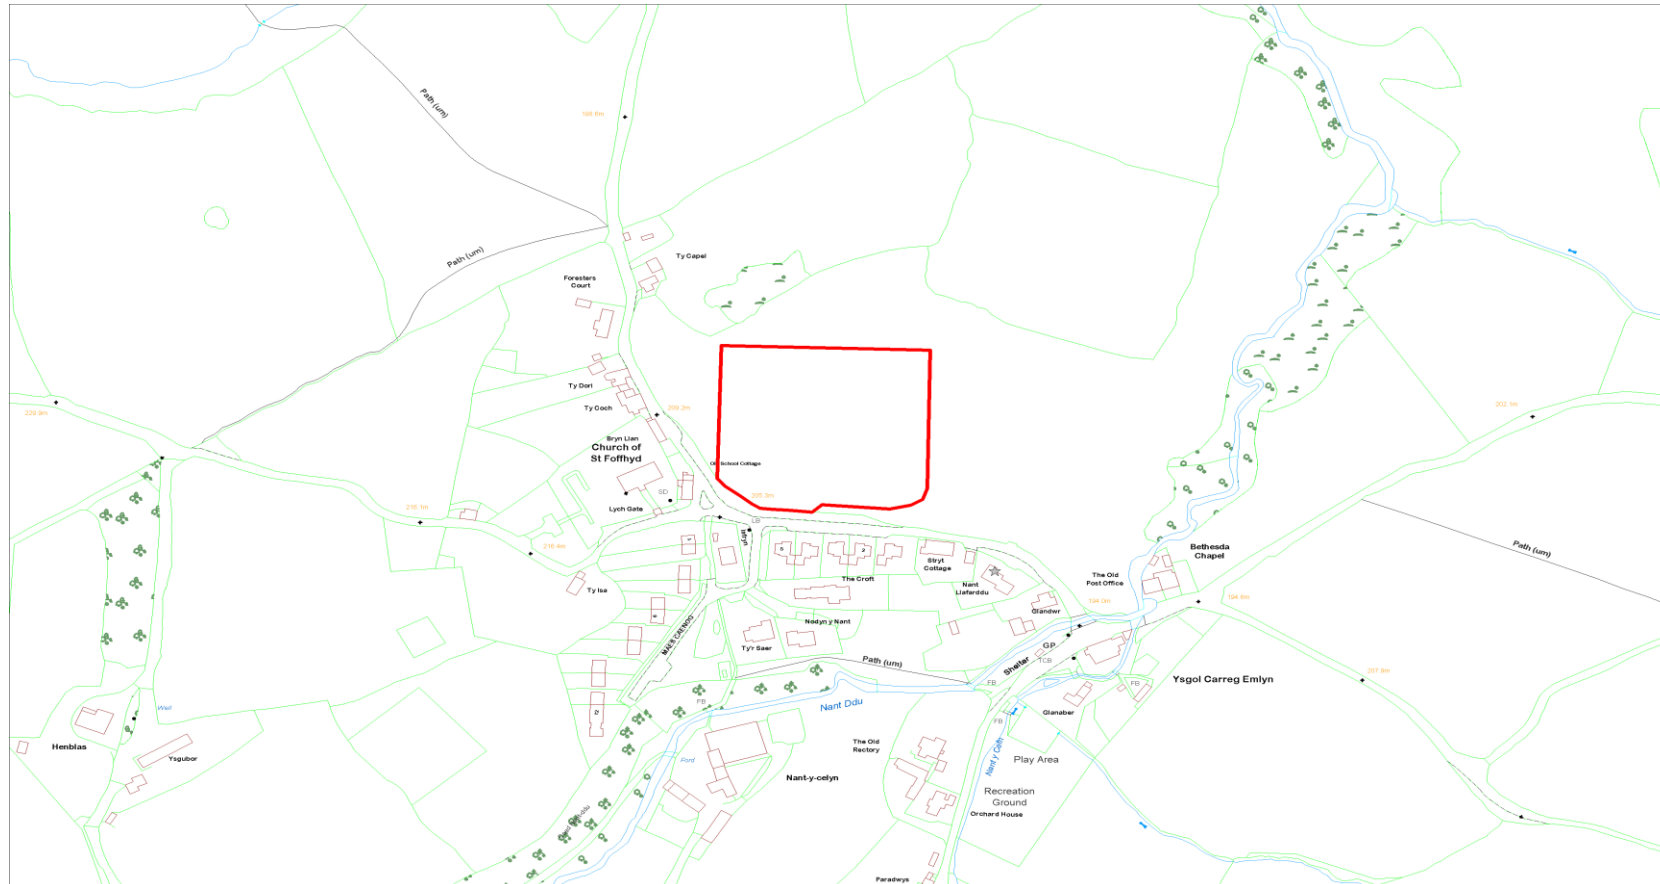

Datblygiad Preswyl  
Residential Development

Defnydd presennol :  
Current Use :

Amaethyddol  
Agricultural

Anheddiad Agosaf :  
Nearest Settlement :

Clocaenog

Ydi'r safle'n cydymffurfio â'r  
Strategaeth a ffeirir? :

Does the site comply with the Preferred Strategy? :

Ydw / Yes

Enw'r Safle :  
Site Name :

Safle ger ysgol gynradd newydd Clocaenog  
Site adjacent to new primary school in Clocaenog

Cyfeirnod y Safle :  
Site Reference :