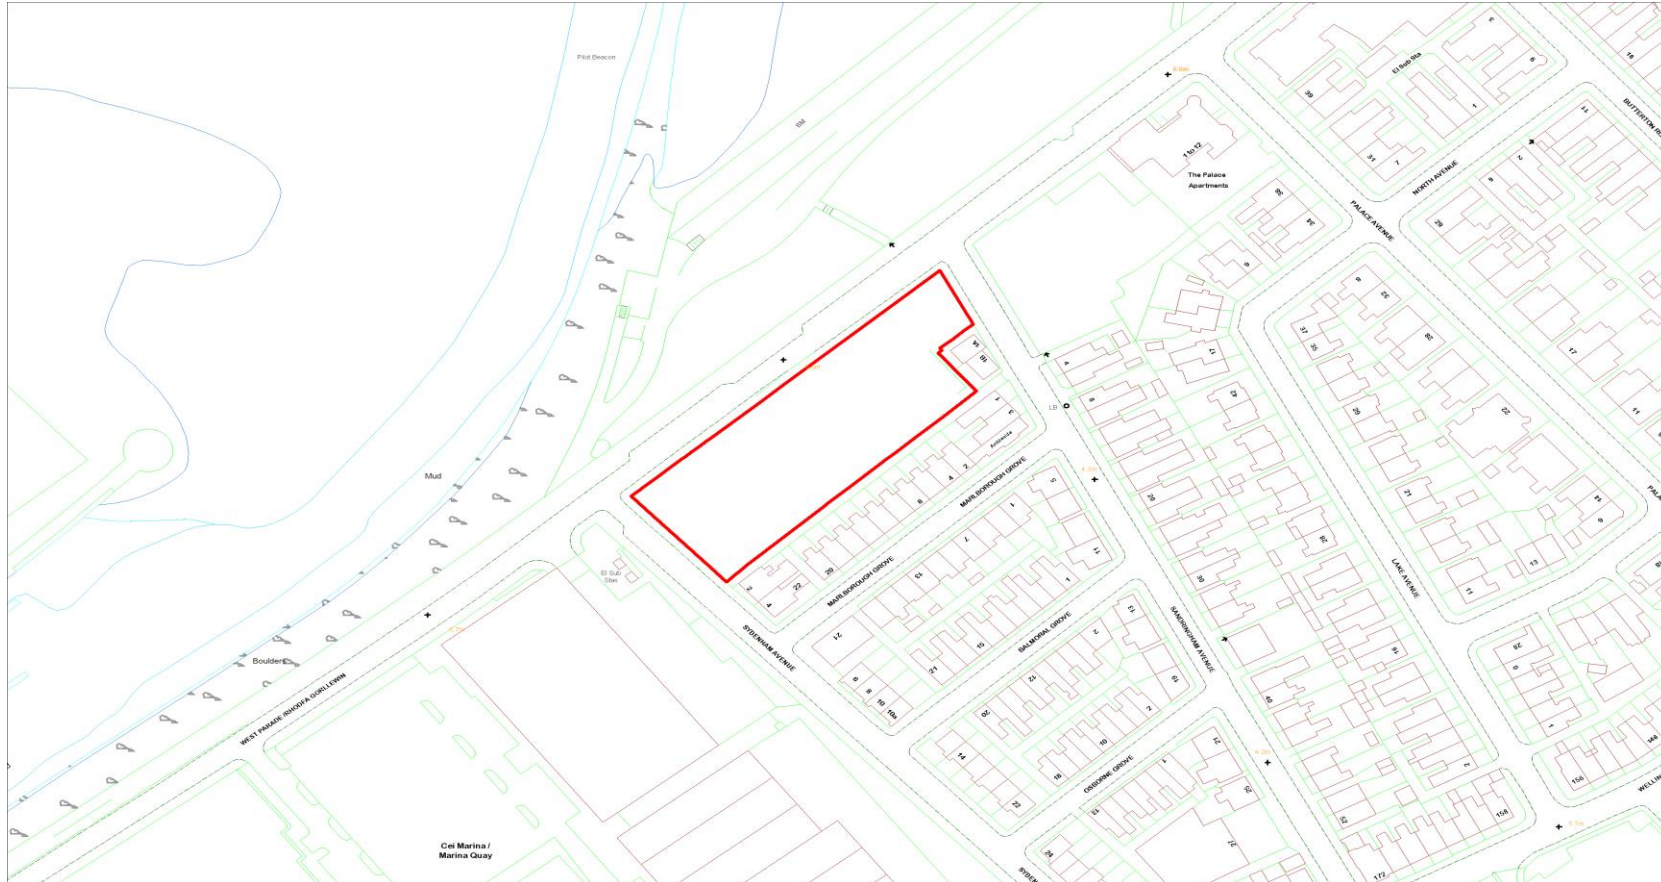

Cyfeirnod y Safle :
Site Reference :

CS-45E-182

Arwynebedd y Safle (Hectarau) :
Site Area (Hectares) :

0.44

Defnydd Arfaethedig :
Proposed Use :

Datblygiad Preswyl
Residential Development

Defnydd presennol :
Current Use :

Dim, cyn safle canolfan ddiwyfion
None, former site of amusement
centre

Anheddiad Agosaf :
Nearest Settlement :

Y Rhyl
Rhyl

Ydi'r safle'n cydymffurfio â'r
Strategaeth a ffefrir? :

Ydw / Yes

Enw'r Safle :
Site Name :

Tir ar y cornel o Sandringham Avenue a West Parade, Y Rhyl
Land at corner of Sandringham Avenue & West Parade, Rhyl